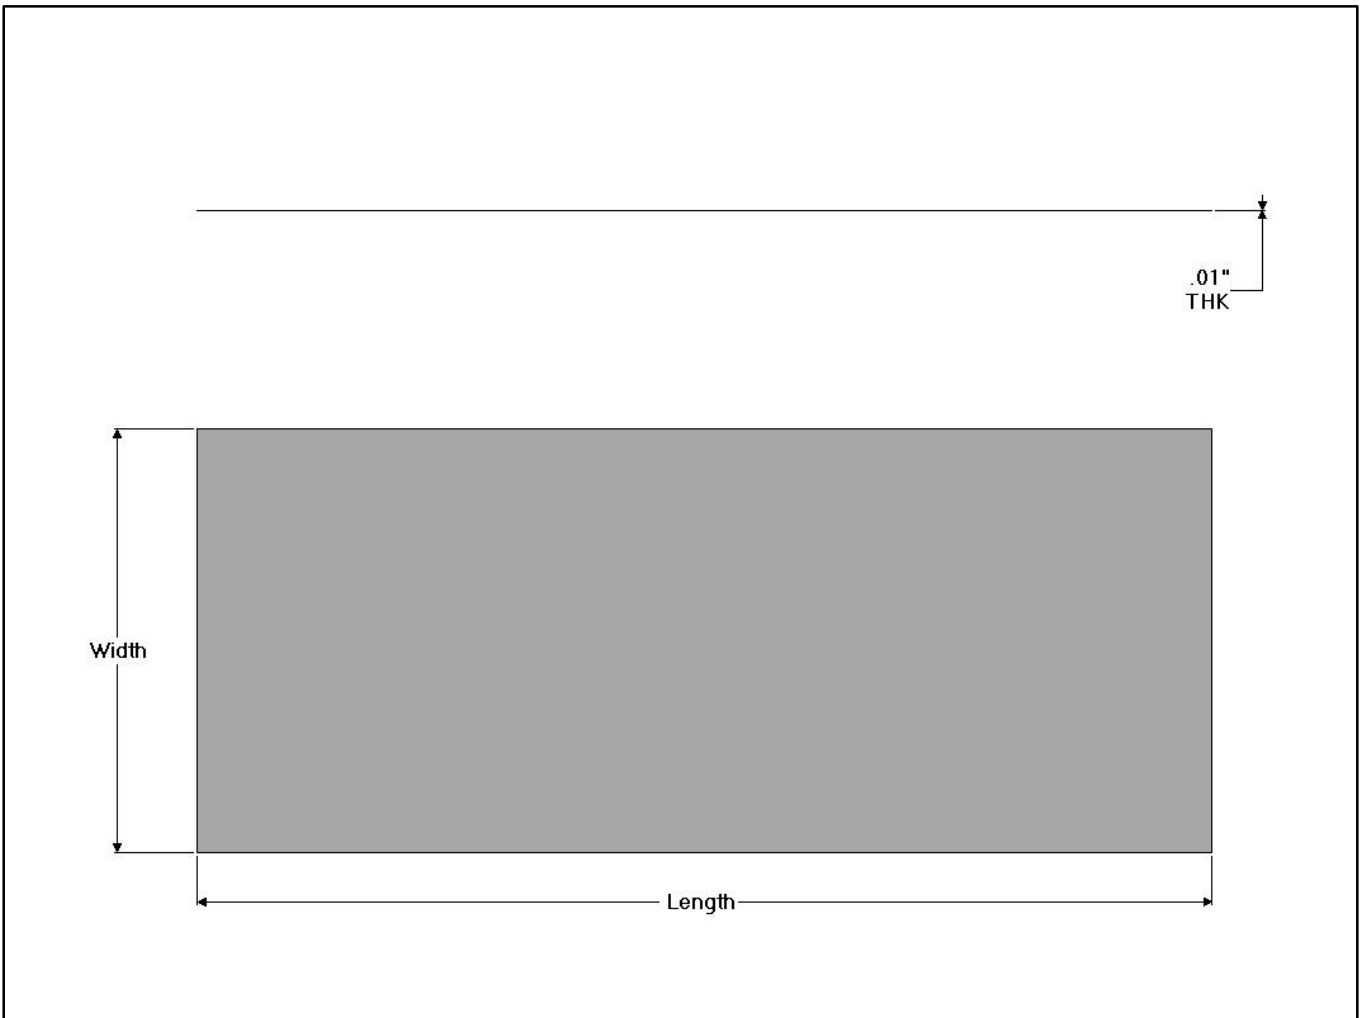

**CG Series - Fish Paper**

CG Series - Fish Paper		
CSF P/N#	Width	Length
CG560	10.00"	24.00"
CG100120	10.00"	120.00"
CG2540	25.00	40.00"

- Notes:
- Finish: Gray
  - Material is in rolls
  - Color shades may varied.